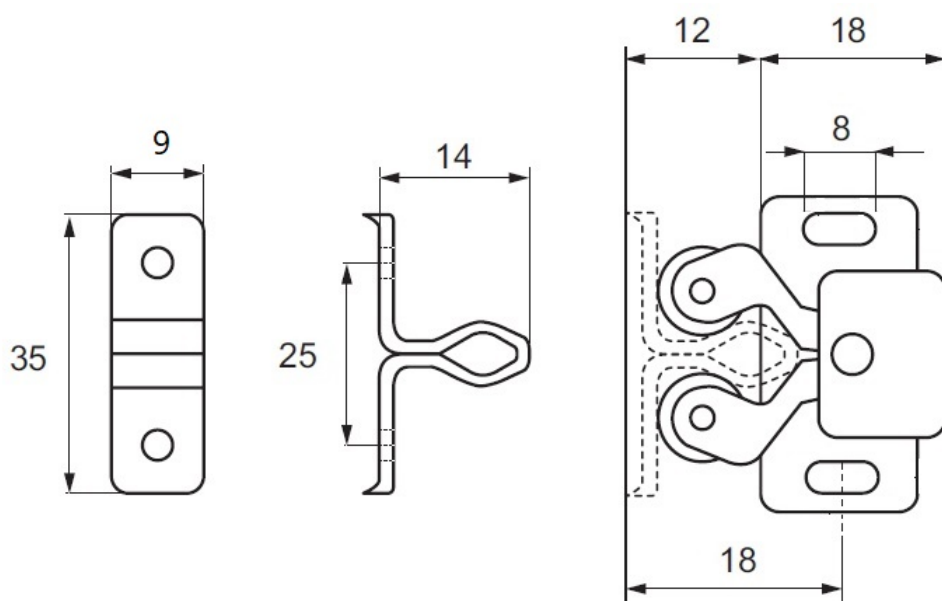

PRODUCT SHEET

Description:

Double Roller Catch, Steel, BRZ, W/Screws-Polybag Packed

Item number:

22.01.500-0

Units	Box	Carton	HS Code	Barcode
Pcs.	100	1000	8302420090	 5704866077934

SISO A/S

Mileparken 11
DK-2740 Skovlunde
Denmark
VAT: DK 24786013