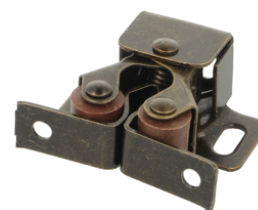

PRODUCT SHEET

Description:

Double Roller Catch, Steel, BRZ, W/Screws-Polybag Packed

Item number:

22.01.500-0

Units	Box	Carton	HS Code	Barcode
Pcs.	100	1000	8302420090	 5704866077934

SISO A/S

Mileparken 11
DK-2740 Skovlunde
Denmark
VAT: DK 24786013